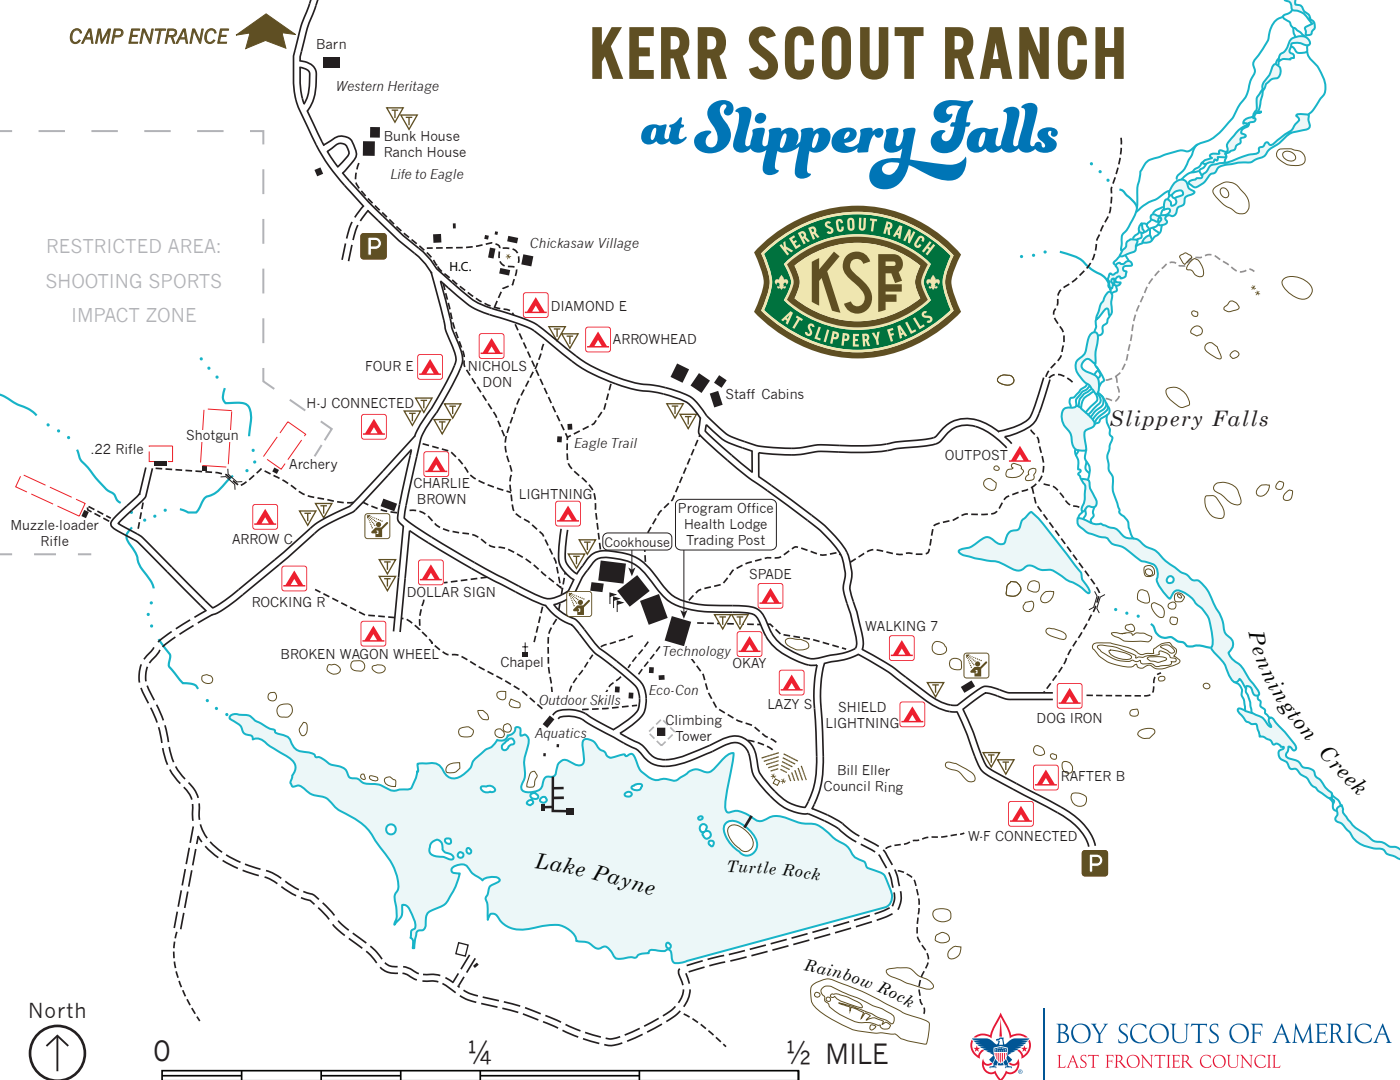

# KERR SCOUT RANCH at Slippery Falls

RESTRICTED AREA:  
SHOOTING SPORTS  
IMPACT ZONE

Barn

Western Heritage

Bunk House  
Ranch House  
Life to Eagle

P

Chickasaw Village

H.C.

DIAMOND E

ARROWHEAD

FOUR E

NICHOLS DON

Staff Cabins

Eagle Trail

Slippy Falls

H-J CONNECTED

Aquatics

Climbing Tower

OKAY

Bill Eller Council Ring

RAFTER B

Lake Payne

Turtle Rock

Rainbow Rock

W-F CONNECTED

P

North

0

1/4

1/2 MILE

BOY SCOUTS OF AMERICA  
LAST FRONTIER COUNCIL